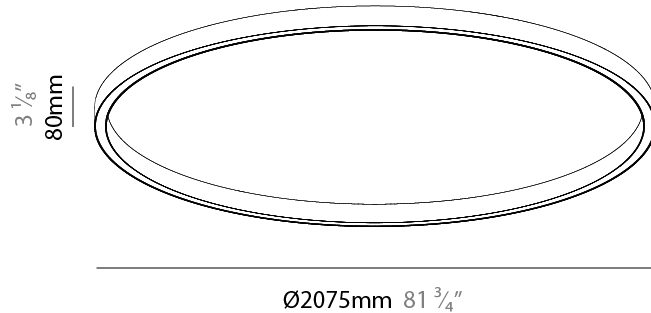

1. To build a product code in our configurator select the specify button on the base model # product page
2. To build a manual product code on this datasheet choose from the options listed below in blue font and add the suffix to the base model #

GENERAL

Series: Glorious
Subseries: Glorious 45
Partner: Prolicht
Division: Architectural
Installation: Surface
Product Type: Ceiling Surface
Mounting Location: Ceiling
Light Distribution: Direct

PHYSICAL

Shape: Round
Diameter (mm): 2075
Diameter (in): 81 ³/₄"
Height (mm): 76
Height (in): 3
Weight (kg): 4
Diffuser: [PMMA - Opal / Microprism / Clear Microprism](#)
Fixture Finish: [SSR / BKV / CWI / CRY / HAB / UFT / ITA / RUA / FTG / MYG / LOD / PUS / FRO / FUP / KIA / POP / BLS / SPG / MEY / GOH / CHC / COM / ABZ / JAG / OBR / MOS / ROR](#)
Fixture Material: PMMA / Aluminum

ELECTRICAL

Lamp Type: LED
Input Wattage (W): 114.4
Total Output Wattage (W): 104
Dimming: [Non-dimming / DALI Dimming / MATTER Dimming](#)
Driver Included: Yes
Driver Location: Integrated
Driver Type: Constant Current - Universal
Driver Class: Class 2
Input Voltage (V): 120 - 277

LED

Color Temperature (°K): 2700-6500 Tunable White
Max. Delivered Lumen (lm): Max 13410
Nominal Lumen (lm): Max 18867
CRI: >90 CRI
Lamp Life (hrs): 50000

OPTICAL

Adjustability: Fixed

RATINGS AND CERTIFICATIONS

Certified By: Certified for North American Standards
IP rating: IP40

PROJECT
TYPE
SPECIFIER
QUANTITY
DATE