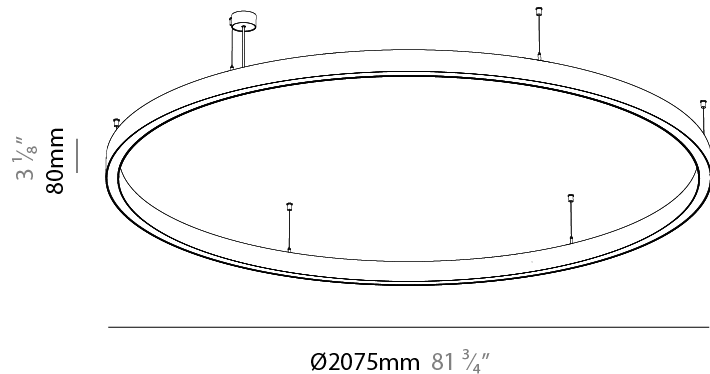

1. To build a product code in our configurator select the specify button on the base model # product page
2. To build a manual product code on this datasheet choose from the options listed below in blue font and add the suffix to the base model #

GENERAL

Series: Glorious
Subseries: Glorious 45
Partner: Prolicht
Division: Architectural
Installation: Suspension
Product Type: Pendant
Mounting Location: Ceiling
Light Distribution: Direct / Indirect

PHYSICAL

Shape: Round
Diameter (mm): 2075
Diameter (in): 81 ³/₄"
Height (mm): 76
Height (in): 3
Weight (kg): 14.5
Diffuser: [PMMA - Opal / Microprism / Clear Microprism](#)
Fixture Finish: [SSR / BKV / CWI / CRY / HAB / UFT / ITA / RUA / FTG / MYG / LOD / PUS / FRO / FUP / KIA / POP / BLS / SPG / MEY / GOH / CHC / COM / ABZ / JAG / OBR / MOS / ROR](#)
Fixture Material: [PMMA / Aluminum](#)
Cable Details: [2000mm/78 3/4" or 6000mm/236 1/4" Cable Transparent](#)

ELECTRICAL

Lamp Type: LED
Input Wattage (W): 190.6
Total Output Wattage (W): 173.7
Dimming: [Non-dimming / DALI Dimming / MATTER Dimming](#)
Driver Included: Yes
Driver Location: Integrated
Driver Type: Constant Current - Universal
Driver Class: Class 2
Input Voltage (V): 120 - 277

LED

Color Temperature (°K): 2700-6500 Tunable White
Max. Delivered Lumen (lm): Max 23807
Nominal Lumen (lm): Max 31444
CRI: >90 CRI
Lamp Life (hrs): 50000

OPTICAL

Adjustability: Fixed

RATINGS AND CERTIFICATIONS

Certified By: Certified for North American Standards
IP rating: IP40