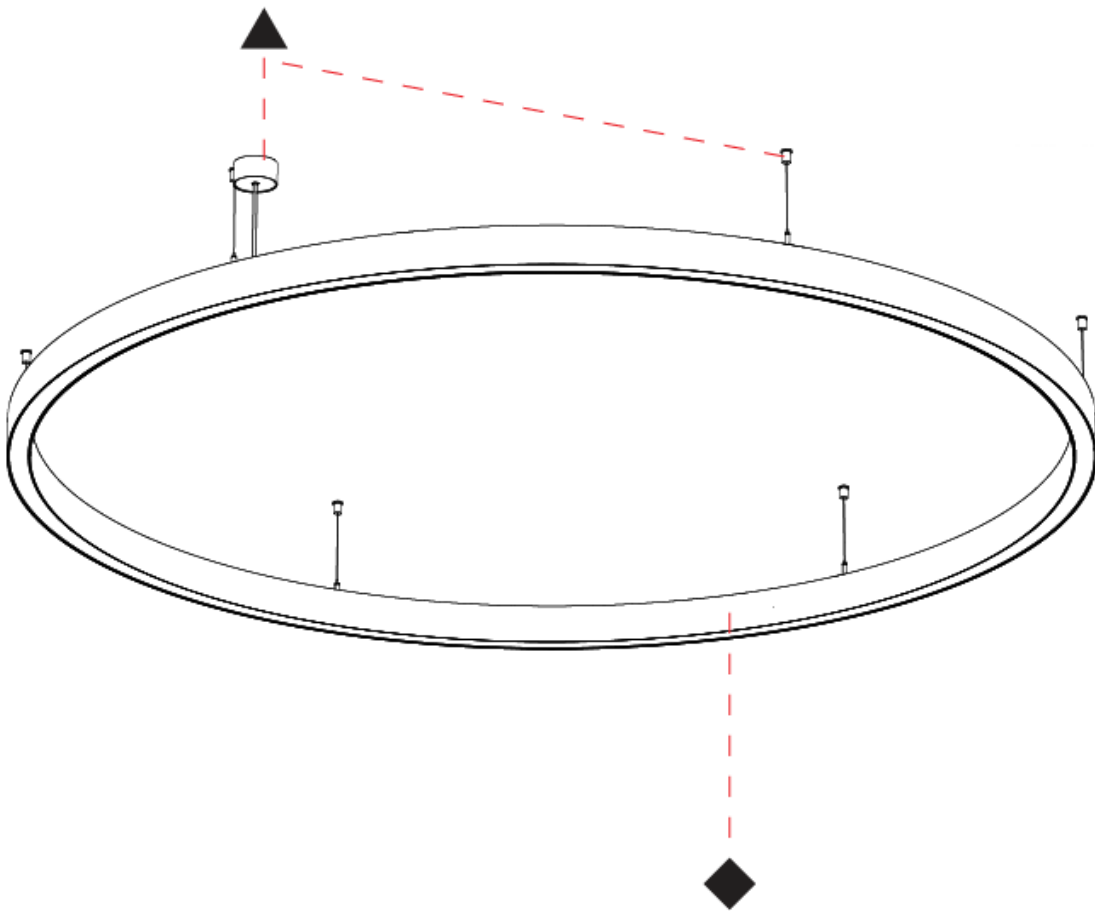

GLORIOUS 45 SUSPENSION

A3001081-

PROJECT	_____
TYPE	_____
SPECIFIER	_____
QUANTITY	_____
DATE	_____

A