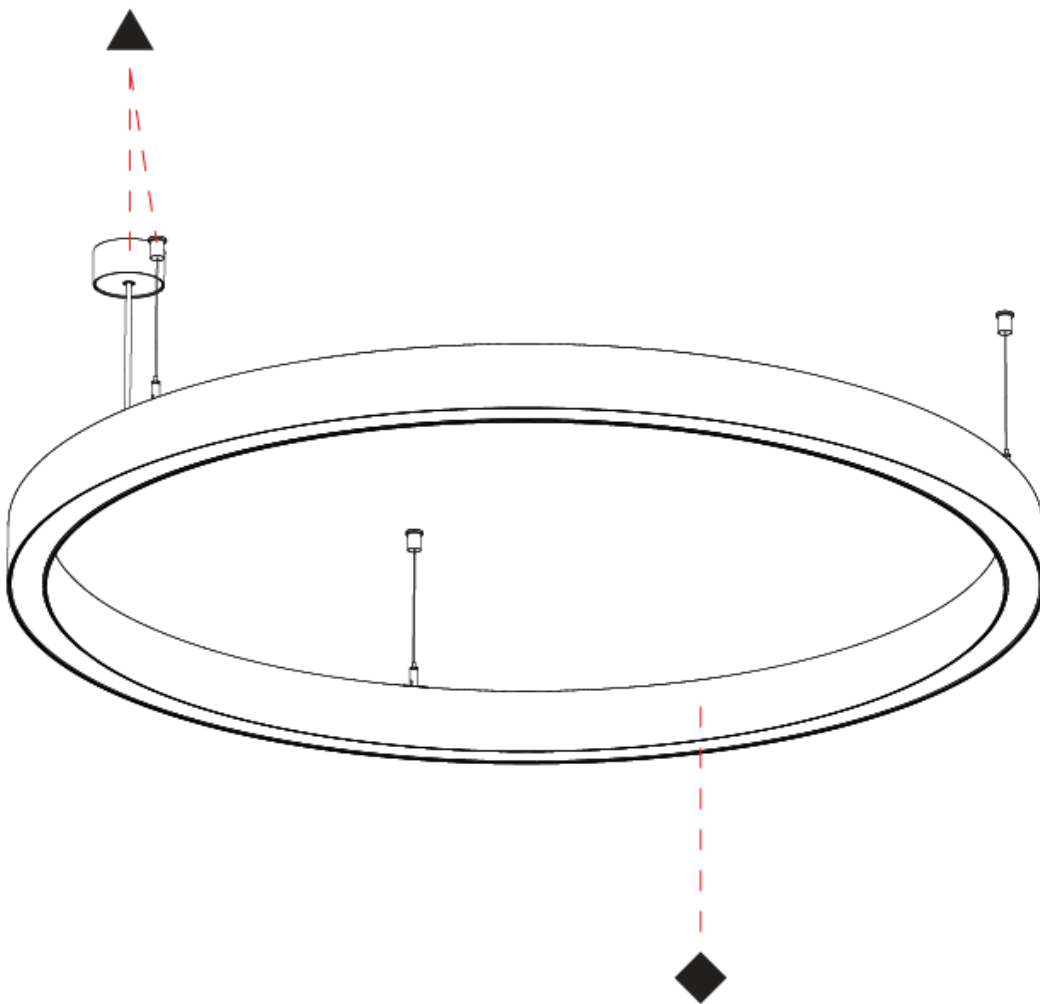

GLORIOUS 45 SUSPENSION

A3001075-

PROJECT	_____
TYPE	_____
SPECIFIER	_____
QUANTITY	_____
DATE	_____

A