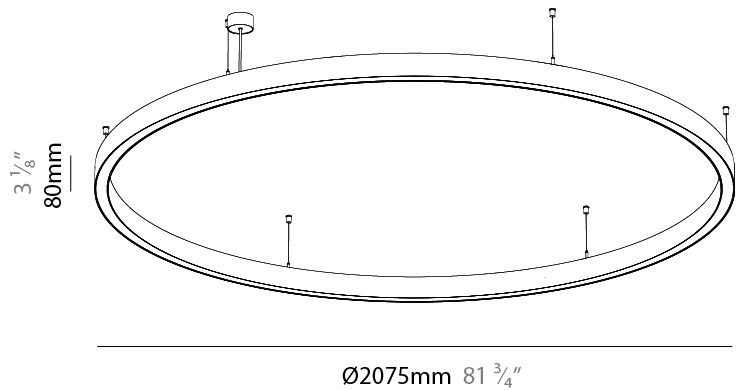

1. To build a product code in our configurator select the specify button on the base model # product page
2. To build a manual product code on this datasheet choose from the options listed below in blue font and add the suffix to the base model #

GENERAL

Series: Glorious
Subseries: Glorious 45
Partner: Prolicht
Division: Architectural
Installation: Suspension
Product Type: Pendant
Mounting Location: Ceiling
Light Distribution: Direct

PHYSICAL

Shape: Round
Diameter (mm): 2075
Diameter (in): 81 ³/₄"
Height (mm): 76
Height (in): 3
Weight (kg): 13
Diffuser: [PMMA - Opal / Microprism / Clear Microprism](#)
Fixture Finish: [SSR / BKV / CWI / CRY / HAB / UFT / ITA / RUA / FTG / MYG / LOD / PUS / FRO / FUP / KIA / POP / BLS / SPG / MEY / GOH / CHC / COM / ABZ / JAG / OBR / MOS / ROR](#)
Fixture Material: [PMMA / Aluminum](#)
Cable Details: [2000mm/78 3/4" or 6000mm/236 1/4" Cable Transparent](#)

ELECTRICAL

Lamp Type: LED
Input Wattage (W): 114.4
Total Output Wattage (W): 99.6
Dimming: [Non-dimming / DALI Dimming / MATTER Dimming](#)
Driver Included: Yes
Driver Location: Integrated
Driver Type: Constant Current - Universal
Driver Class: Class 2
Input Voltage (V): 120 - 277

LED

Color Temperature (°K): 2700-6500 Tunable White
Max. Delivered Lumen (lm): Max 13410
Nominal Lumen (lm): Max 18867
CRI: >90 CRI
Lamp Life (hrs): 50000

OPTICAL

Adjustability: Fixed

RATINGS AND CERTIFICATIONS

Certified By: Certified for North American Standards
IP rating: IP40