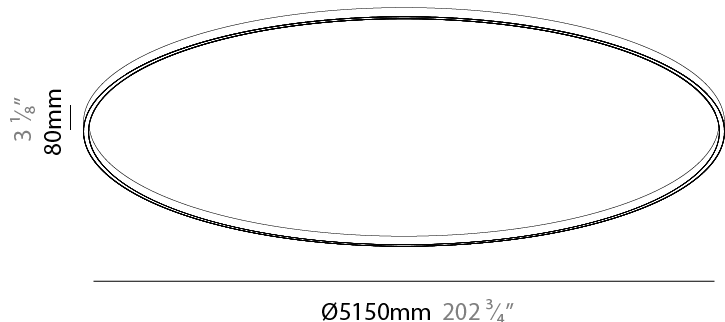

1. To build a product code in our configurator select the specify button on the base model # product page
2. To build a manual product code on this datasheet choose from the options listed below in blue font and add the suffix to the base model #

GENERAL

Series: Glorious
Subseries: Glorious 45
Partner: Prolicht
Division: Architectural
Installation: Surface
Product Type: Ceiling Surface
Mounting Location: Ceiling
Light Distribution: Direct

PHYSICAL

Shape: Round
Diameter (mm): 3100
Diameter (in): 122 ¹/₈
Height (mm): 76
Height (in): 3
Weight (kg): 4
Diffuser: [PMMA - Opal / Microprism / Clear Microprism](#)
Fixture Finish: [SSR / BKV / CWI / CRY / HAB / UFT / ITA / RUA / FTG / MYG / LOD / PUS / FRO / FUP / KIA / POP / BLS / SPG / MEY / GOH / CHC / COM / ABZ / JAG / OBR / MOS / ROR](#)
Fixture Material: PMMA / Aluminum

ELECTRICAL

Lamp Type: LED
Input Wattage (W): 290.4
Total Output Wattage (W): 263.6
Dimming: [Non-dimming / DALI Dimming / MATTER Dimming](#)
Driver Included: Yes
Driver Location: Integrated
Driver Type: Constant Current - Universal
Driver Class: Class 2
Input Voltage (V): 120 - 277

LED

Color Temperature (°K): 2700-6500 Tunable White
Max. Delivered Lumen (lm): Max 34058
Nominal Lumen (lm): Max 47915
CRI: >90 CRI
Lamp Life (hrs): 50000

OPTICAL

Adjustability: Fixed

RATINGS AND CERTIFICATIONS

Certified By: Certified for North American Standards
IP rating: IP40

PROJECT
TYPE
SPECIFIER
QUANTITY
DATE