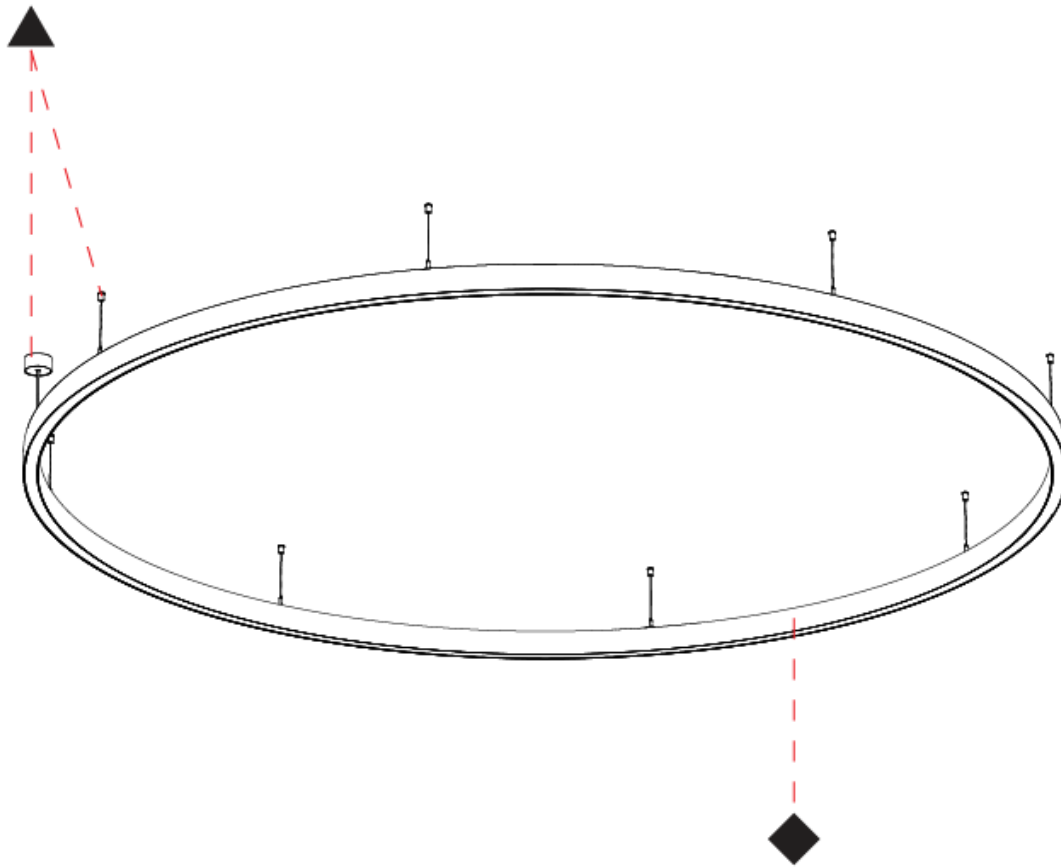

GLORIOUS 45 SUSPENSION

A3001097-

PROJECT	_____
TYPE	_____
SPECIFIER	_____
QUANTITY	_____
DATE	_____

A