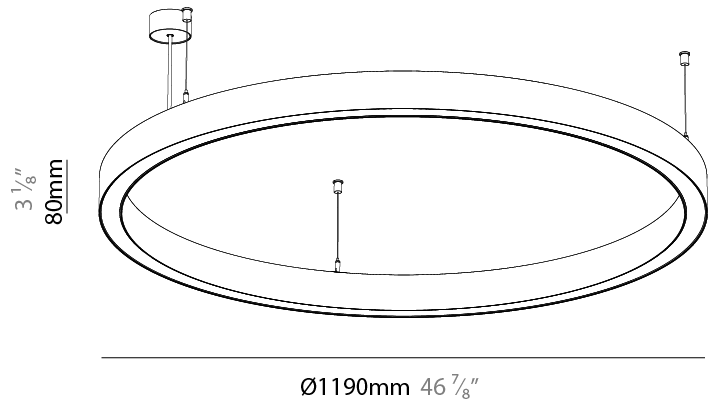

1. To build a product code in our configurator select the specify button on the base model # product page
2. To build a manual product code on this datasheet choose from the options listed below in blue font and add the suffix to the base model #

GENERAL

Series: Glorious
Subseries: Glorious 45
Partner: Prolicht
Division: Architectural
Installation: Suspension
Product Type: Pendant
Mounting Location: Ceiling
Light Distribution: Direct

PHYSICAL

Shape: Round
Diameter (mm): 1190
Diameter (in): 46 7/8
Height (mm): 76
Height (in): 3
Weight (kg): 4
Diffuser: [PMMA - Opal / Microprism / Clear Microprism](#)
Fixture Finish: [SSR / BKV / CWI / CRY / HAB / UFT / ITA / RUA / FTG / MYG / LOD / PUS / FRO / FUP / KIA / POP / BLS / SPG / MEY / GOH / CHC / COM / ABZ / JAG / OBR / MOS / ROR](#)
Fixture Material: [PMMA / Aluminum](#)
Cable Details: [2000mm/78 3/4" or 6000mm/236 1/4" Cable Transparent](#)

ELECTRICAL

Lamp Type: LED
Input Wattage (W): 65.3
Total Output Wattage (W): 59.1
Dimming: [Non-dimming / DALI Dimming / MATTER Dimming](#)
Driver Included: Yes
Driver Location: Integrated
Driver Type: Constant Current - Universal
Driver Class: Class 2
Input Voltage (V): 120 - 277

LED

Color Temperature (°K): 2700-6500 Tunable White
Max. Delivered Lumen (lm): Max 7663
Nominal Lumen (lm): Max 10781
CRI: >90 CRI
Lamp Life (hrs): 50000

OPTICAL

Adjustability: Fixed

RATINGS AND CERTIFICATIONS

Certified By: Certified for North American Standards
IP rating: IP40