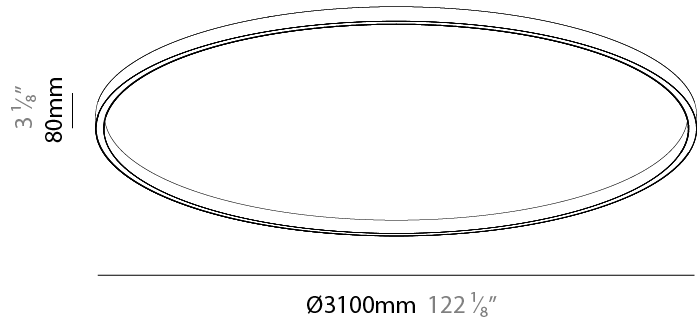

1. To build a product code in our configurator select the specify button on the base model # product page
2. To build a manual product code on this datasheet choose from the options listed below in blue font and add the suffix to the base model #

GENERAL

Series: Glorious
Subseries: Glorious 45
Partner: Prolicht
Division: Architectural
Installation: Surface
Product Type: Ceiling Surface
Mounting Location: Ceiling
Light Distribution: Direct

PHYSICAL

Shape: Round
Diameter (mm): 3100
Diameter (in): 122 ¹/₈
Height (mm): 76
Height (in): 3
Weight (kg): 4
Diffuser: [PMMA - Opal / Microprism / Clear Microprism](#)
Fixture Finish: [SSR / BKV / CWI / CRY / HAB / UFT / ITA / RUA / FTG / MYG / LOD / PUS / FRO / FUP / KIA / POP / BLS / SPG / MEY / GOH / CHC / COM / ABZ / JAG / OBR / MOS / ROR](#)
Fixture Material: [PMMA / Aluminum](#)

ELECTRICAL

Lamp Type: LED
Input Wattage (W): 174.2
Total Output Wattage (W): 158.2
Dimming: [Non-dimming / DALI Dimming / MATTER Dimming](#)
Driver Included: Yes
Driver Location: Integrated
Driver Type: Constant Current - Universal
Driver Class: Class 2
Input Voltage (V): 120 - 277

LED

Color Temperature (°K): 2700-6500 Tunable White
Max. Delivered Lumen (lm): Max 20435
Nominal Lumen (lm): Max 28749
CRI: >90 CRI
Lamp Life (hrs): 50000

OPTICAL

Adjustability: Fixed

RATINGS AND CERTIFICATIONS

Certified By: Certified for North American Standards
IP rating: IP40

PROJECT
TYPE
SPECIFIER
QUANTITY
DATE