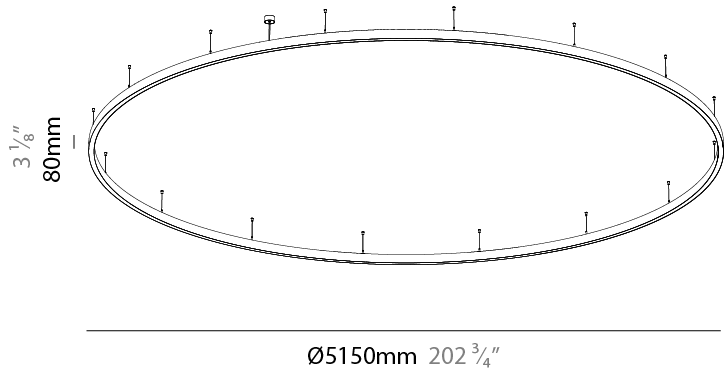

1. To build a product code in our configurator select the specify button on the base model # product page
2. To build a manual product code on this datasheet choose from the options listed below in blue font and add the suffix to the base model #

GENERAL

Series: Glorious
Subseries: Glorious 45
Partner: Prolicht
Division: Architectural
Installation: Suspension
Product Type: Pendant
Mounting Location: Ceiling
Light Distribution: Direct

PHYSICAL

Shape: Round
Diameter (mm): 3100
Diameter (in): 122 3/8
Height (mm): 76
Height (in): 3
Weight (kg): 35
Diffuser: [PMMA - Opal / Microprism / Clear Microprism](#)
Fixture Finish: [SSR / BKV / CWI / CRY / HAB / UFT / ITA / RUA / FTG / MYG / LOD / PUS / FRO / FUP / KIA / POP / BLS / SPG / MEY / GOH / CHC / COM / ABZ / JAG / OBR / MOS / ROR](#)
Fixture Material: [PMMA / Aluminum](#)
Cable Details: [2000mm/78 3/4" or 6000mm/236 1/4" Cable Transparent](#)

ELECTRICAL

Lamp Type: LED
Input Wattage (W): 290.4
Total Output Wattage (W): 263.6
Dimming: [Non-dimming / DALI Dimming / MATTER Dimming](#)
Driver Included: Yes
Driver Location: Integrated
Driver Type: Constant Current - Universal
Driver Class: Class 2
Input Voltage (V): 120 - 277

LED

Color Temperature (°K): 2700-6500 Tunable White
Max. Delivered Lumen (lm): Max 34058
Nominal Lumen (lm): Max 47915
CRI: >90 CRI
Lamp Life (hrs): 50000

OPTICAL

Adjustability: Fixed

RATINGS AND CERTIFICATIONS

Certified By: Certified for North American Standards
IP rating: IP40