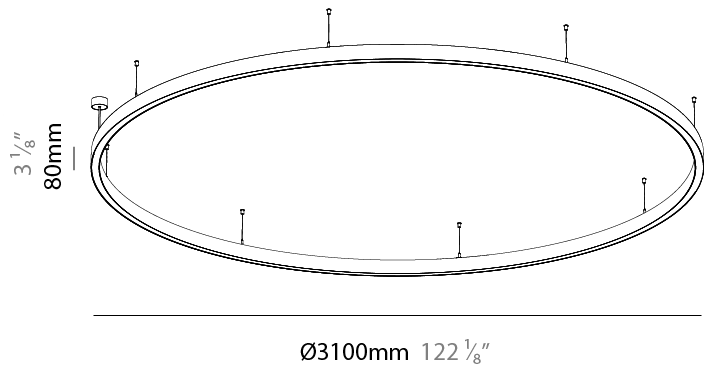

GENERAL

Series: Glorious
Subseries: Glorious 45
Partner: Prolicht
Division: Architectural
Installation: Suspension
Product Type: Pendant
Mounting Location: Ceiling
Light Distribution: Direct / Indirect

PHYSICAL

Shape: Round
Diameter (mm): 3100
Diameter (in): 122 1/8
Height (mm): 76
Height (in): 3
Weight (kg): 22
Diffuser: [PMMA - Opal / Microprism / Clear Microprism](#)
Fixture Finish: [SSR / BKV / CWI / CRY / HAB / UFT / ITA / RUA / FTG / MYG / LOD / PUS / FRO / FUP / KIA / POP / BLS / SPG / MEY / GOH / CHC / COM / ABZ / JAG / OBR / MOS / ROR](#)
Fixture Material: [PMMA / Aluminum](#)
Cable Details: [2000mm/78 3/4" or 6000mm/236 1/4" Cable Transparent](#)

ELECTRICAL

Lamp Type: LED
Input Wattage (W): 297.7
Total Output Wattage (W): 270.9
Dimming: [Non-dimming / DALI Dimming / MATTER Dimming](#)
Driver Included: Yes
Driver Location: Integrated
Driver Type: Constant Current - Universal
Driver Class: Class 2
Input Voltage (V): 120 - 277

LED

Color Temperature (°K): 2700-6500 Tunable White
Max. Delivered Lumen (lm): Max 37268
Nominal Lumen (lm): Max 49113
CRI: >90 CRI
Lamp Life (hrs): 50000

OPTICAL

Adjustability: Fixed

RATINGS AND CERTIFICATIONS

Certified By: Certified for North American Standards
IP rating: IP40

PROJECT _____
TYPE _____
SPECIFIER _____
QUANTITY _____
DATE _____