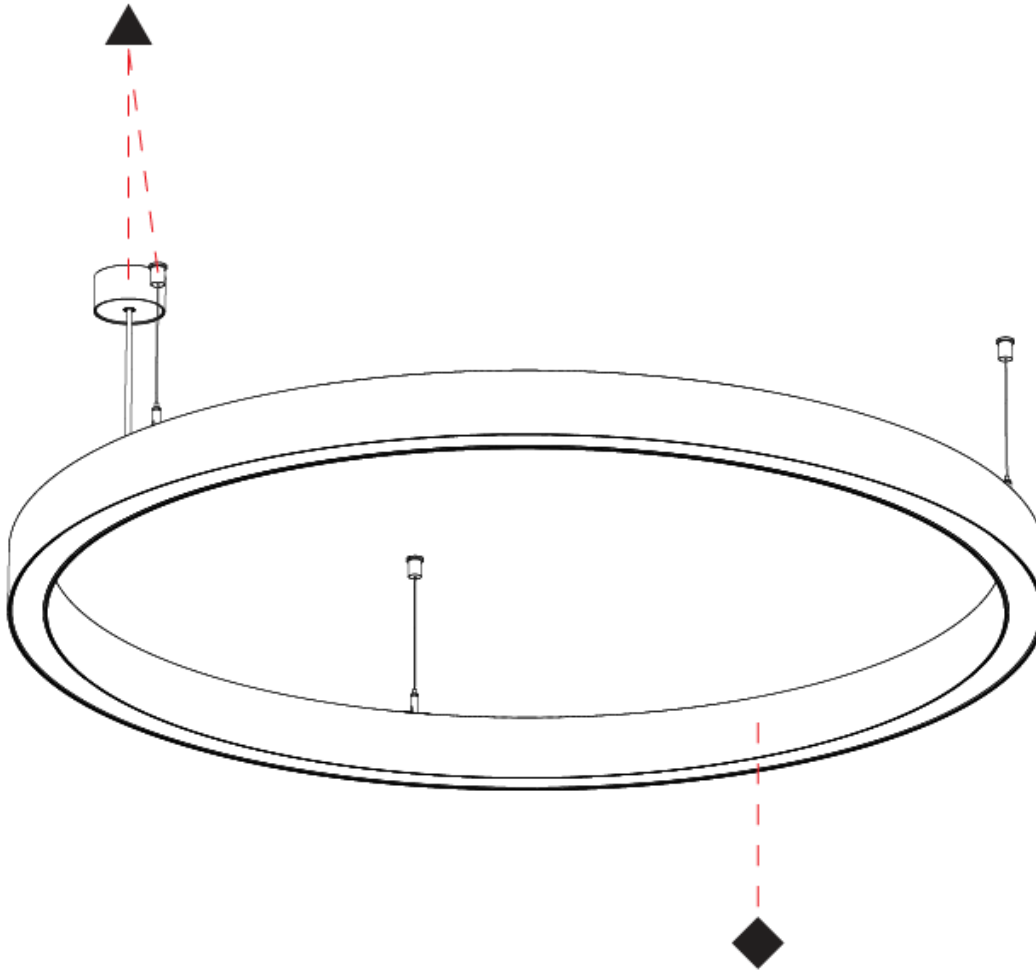

GLORIOUS 45 SUSPENSION

A3001091-

PROJECT	_____
TYPE	_____
SPECIFIER	_____
QUANTITY	_____
DATE	_____

A