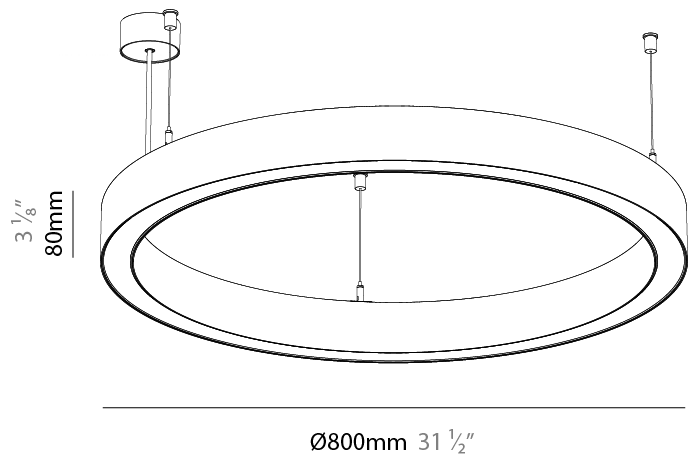

GENERAL

Series: Glorious
Subseries: Glorious 45
Partner: Prolicht
Division: Architectural
Installation: Suspension
Product Type: Pendant
Mounting Location: Ceiling
Light Distribution: Direct / Indirect

PHYSICAL

Shape: Round
Diameter (mm): 800
Diameter (in): 31 1/2
Height (mm): 76
Height (in): 3
Weight (kg): 5.6
Diffuser: [PMMA - Opal / Microprism / Clear Microprism](#)
Fixture Finish: [SSR / BKV / CWI / CRY / HAB / UFT / ITA / RUA / FTG / MYG / LOD / PUS / FRO / FUP / KIA / POP / BLS / SPG / MEY / GOH / CHC / COM / ABZ / JAG / OBR / MOS / ROR](#)
Fixture Material: [PMMA / Aluminum](#)
Cable Details: [2000mm/78 3/4" or 6000mm/236 1/4" Cable Transparent](#)

ELECTRICAL

Lamp Type: LED
Input Wattage (W): 76.2
Total Output Wattage (W): 69.1
Dimming: [Non-dimming / DALI Dimming / MATTER Dimming](#)
Driver Included: Yes
Driver Location: Integrated
Driver Type: Constant Current - Universal
Driver Class: Class 2
Input Voltage (V): 120 - 277

LED

Color Temperature (°K): 2700-6500 Tunable White
Max. Delivered Lumen (lm): Max 9564
Nominal Lumen (lm): Max 12578
CRI: >90 CRI
Lamp Life (hrs): 50000

OPTICAL

Adjustability: Fixed

RATINGS AND CERTIFICATIONS

Certified By: Certified for North American Standards
IP rating: IP40

PROJECT _____
TYPE _____
SPECIFIER _____
QUANTITY _____
DATE _____