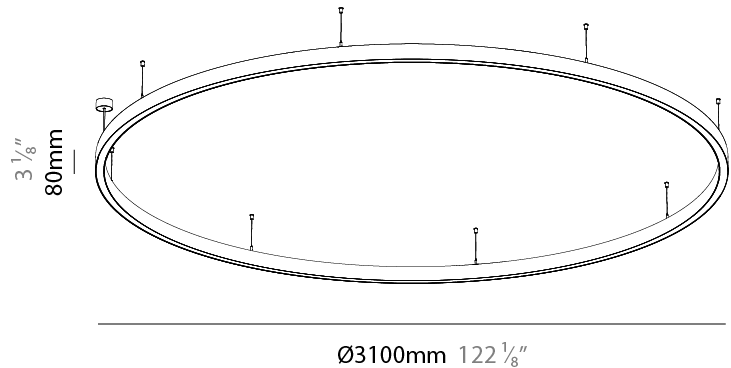

1. To build a product code in our configurator select the specify button on the base model # product page
2. To build a manual product code on this datasheet choose from the options listed below in blue font and add the suffix to the base model #

GENERAL

Series: Glorious
Subseries: Glorious 45
Partner: Prolicht
Division: Architectural
Installation: Suspension
Product Type: Pendant
Mounting Location: Ceiling
Light Distribution: Direct

PHYSICAL

Shape: Round
Diameter (mm): 3100
Diameter (in): 122 ¹/₈
Height (mm): 76
Height (in): 3
Weight (kg): 20
Diffuser: PMMA - Opal / Microprism / Clear Microprism
Fixture Finish: SSR / BKV / CWI / CRY / HAB / UFT / ITA / RUA / FTG / MYG / LOD / PUS / FRO / FUP / KIA / POP / BLS / SPG / MEY / GOH / CHC / COM / ABZ / JAG / OBR / MOS / ROR
Fixture Material: PMMA / Aluminum
Cable Details: 2000mm/78 3/4" or 6000mm/236 1/4" Cable Transparent

ELECTRICAL

Lamp Type: LED
Input Wattage (W): 174.2
Total Output Wattage (W): 158.2
Dimming: Non-dimming / DALI Dimming / MATTER Dimming
Driver Included: Yes
Driver Location: Integrated
Driver Type: Constant Current - Universal
Driver Class: Class 2
Input Voltage (V): 120 - 277

LED

Color Temperature (°K): 2700-6500 Tunable White
Max. Delivered Lumen (lm): Max 20435
Nominal Lumen (lm): Max 28749
CRI: >90 CRI
Lamp Life (hrs): 50000

OPTICAL

Adjustability: Fixed

RATINGS AND CERTIFICATIONS

Certified By: Certified for North American Standards
IP rating: IP40