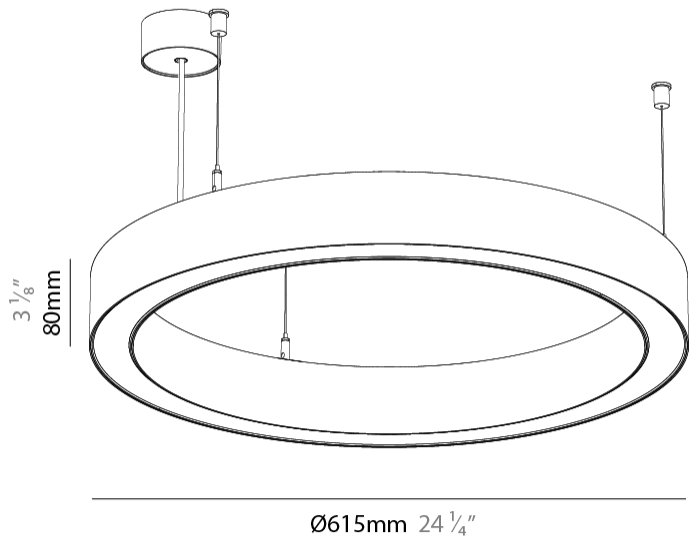

1. To build a product code in our configurator select the specify button on the base model # product page
2. To build a manual product code on this datasheet choose from the options listed below in blue font and add the suffix to the base model #

GENERAL

Series: Glorious
Subseries: Glorious 45
Partner: Prolicht
Division: Architectural
Installation: Suspension
Product Type: Pendant
Mounting Location: Ceiling
Light Distribution: Direct

PHYSICAL

Shape: Round
Diameter (mm): 615
Diameter (in): 24 3/8"
Height (mm): 76
Height (in): 3
Weight (kg): 6
Diffuser: [PMMA - Opal / Microprism / Clear Microprism](#)
Fixture Finish: [SSR / BKV / CWI / CRY / HAB / UFT / ITA / RUA / FTG / MYG / LOD / PUS / FRO / FUP / KIA / POP / BLS / SPG / MEY / GOH / CHC / COM / ABZ / JAG / OBR / MOS / ROR](#)
Fixture Material: [PMMA / Aluminum](#)
Cable Details: [2000mm/78 3/4" or 6000mm/236 1/4" Cable Transparent](#)

ELECTRICAL

Lamp Type: LED
Input Wattage (W): 32.7
Total Output Wattage (W): 30
Dimming: [Non-dimming / DALI Dimming / MATTER Dimming](#)
Driver Included: Yes
Driver Location: Integrated
Driver Type: Constant Current - Universal
Driver Class: Class 2
Input Voltage (V): 120 - 277

LED

Color Temperature (°K): 2700-6500 Tunable White
Max. Delivered Lumen (lm): Max 3832
Nominal Lumen (lm): Max 5390
CRI: >90 CRI
Lamp Life (hrs): 50000

OPTICAL

Adjustability: Fixed

RATINGS AND CERTIFICATIONS

Certified By: Certified for North American Standards
IP rating: IP40