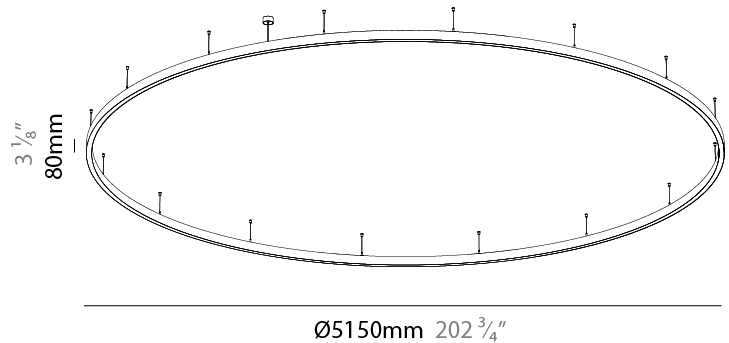

1. To build a product code in our configurator select the specify button on the base model # product page
2. To build a manual product code on this datasheet choose from the options listed below in blue font and add the suffix to the base model #

GENERAL

Series: Glorious
Subseries: Glorious 45
Partner: Prolicht
Division: Architectural
Installation: Suspension
Product Type: Pendant
Mounting Location: Ceiling
Light Distribution: Direct / Indirect

PHYSICAL

Shape: Round
Diameter (mm): 3100
Diameter (in): 122 1/4
Height (mm): 76
Height (in): 3
Weight (kg): 38
Diffuser: PMMA - Opal / Microprism / Clear Microprism
Fixture Finish: SSR / BKV / CWI / CRY / HAB / UFT / ITA / RUA / FTG / MYG / LOD / PUS / FRO / FUP / KIA / POP / BLS / SPG / MEY / GOH / CHC / COM / ABZ / JAG / OBR / MOS / ROR
Fixture Material: PMMA / Aluminum
Cable Details: 2000mm/78 3/4" or 6000mm/236 1/4" Cable Transparent

ELECTRICAL

Lamp Type: LED
Input Wattage (W): 479.2
Total Output Wattage (W): 435.4
Dimming: Non-dimming / DALI Dimming / MATTER Dimming
Driver Included: Yes
Driver Location: Integrated
Driver Type: Constant Current - Universal
Driver Class: Class 2
Input Voltage (V): 120 - 277

LED

Color Temperature (°K): 2700-6500 Tunable White
Max. Delivered Lumen (lm): Max 59802
Nominal Lumen (lm): Max 47915
CRI: >90 CRI
Lamp Life (hrs): 50000

OPTICAL

Adjustability: Fixed

RATINGS AND CERTIFICATIONS

Certified By: Certified for North American Standards
IP rating: IP40