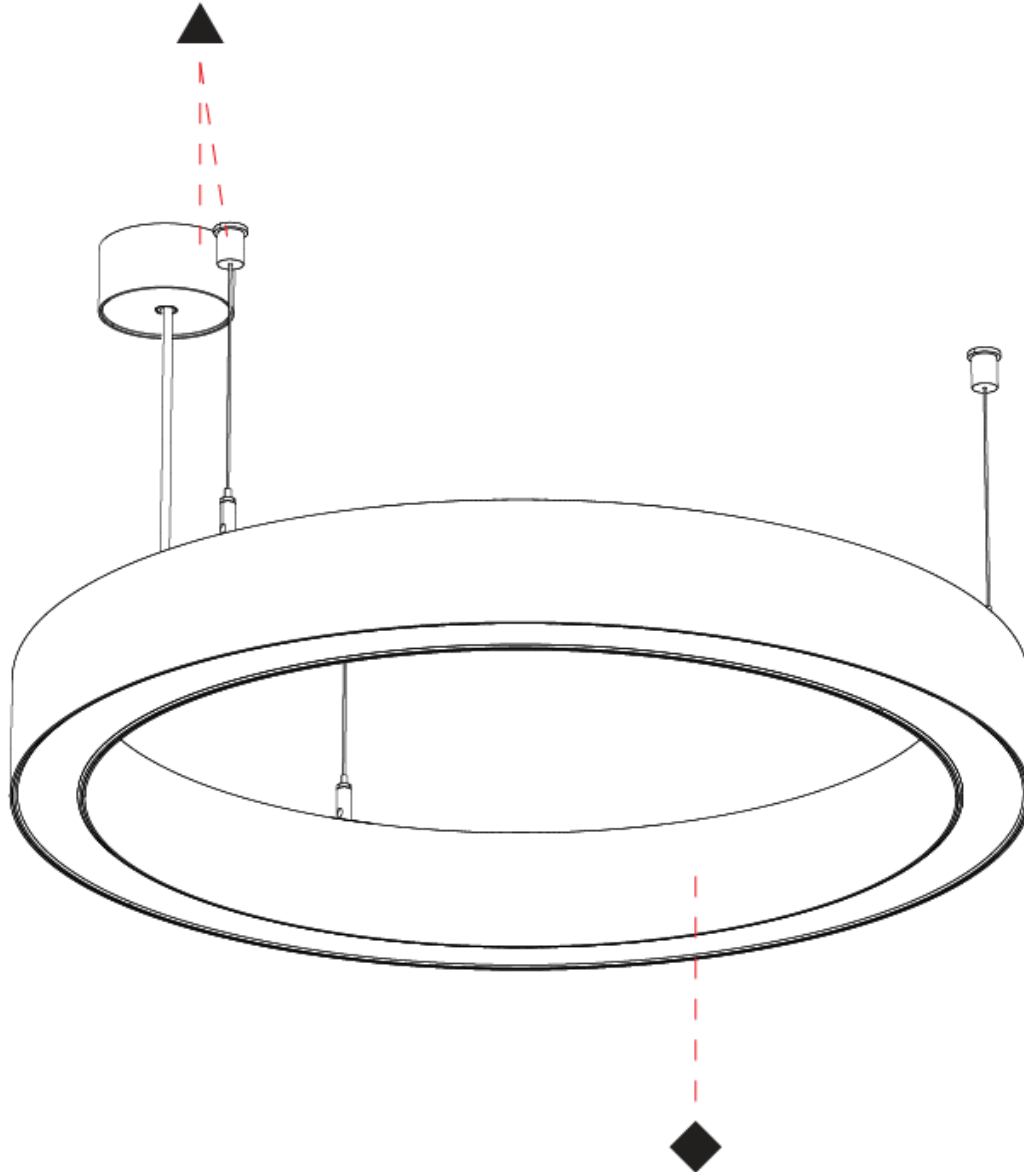

GLORIOUS 45 SUSPENSION

A3001071-

PROJECT	_____
TYPE	_____
SPECIFIER	_____
QUANTITY	_____
DATE	_____

A