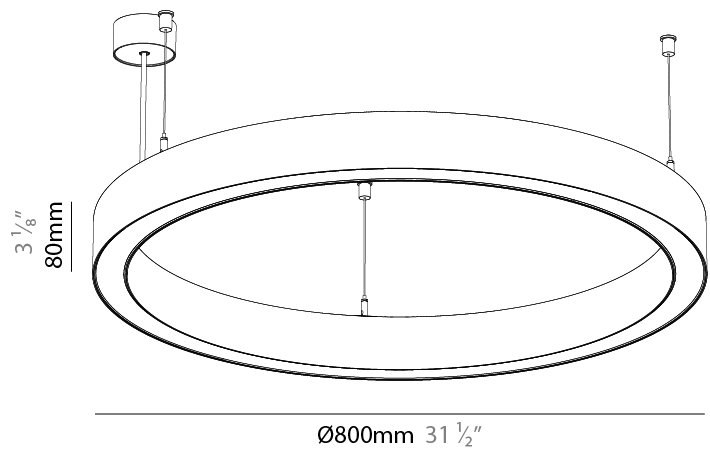

1. To build a product code in our configurator select the specify button on the base model # product page
2. To build a manual product code on this datasheet choose from the options listed below in blue font and add the suffix to the base model #

GENERAL

Series: Glorious
Subseries: Glorious 45
Partner: Prolicht
Division: Architectural
Installation: Suspension
Product Type: Pendant
Mounting Location: Ceiling
Light Distribution: Direct

PHYSICAL

Shape: Round
Diameter (mm): 800
Diameter (in): 31 1/2
Height (mm): 76
Height (in): 3
Weight (kg): 5
Diffuser: [PMMA - Opal / Microprism / Clear Microprism](#)
Fixture Finish: [SSR / BKV / CWI / CRY / HAB / UFT / ITA / RUA / FTG / MYG / LOD / PUS / FRO / FUP / KIA / POP / BLS / SPG / MEY / GOH / CHC / COM / ABZ / JAG / OBR / MOS / ROR](#)
Fixture Material: [PMMA / Aluminum](#)
Cable Details: [2000mm/78 3/4" or 6000mm/236 1/4" Cable Transparent](#)

ELECTRICAL

Lamp Type: LED
Input Wattage (W): 43.6
Total Output Wattage (W): 40
Dimming: [Non-dimming / DALI Dimming / MATTER Dimming](#)
Driver Included: Yes
Driver Location: Integrated
Driver Type: Constant Current - Universal
Driver Class: Class 2
Input Voltage (V): 120 - 277

LED

Color Temperature (°K): 2700-6500 Tunable White
Max. Delivered Lumen (lm): Max 5109
Nominal Lumen (lm): Max 7187
CRI: >90 CRI
Lamp Life (hrs): 50000

OPTICAL

Adjustability: Fixed

RATINGS AND CERTIFICATIONS

Certified By: Certified for North American Standards
IP rating: IP40