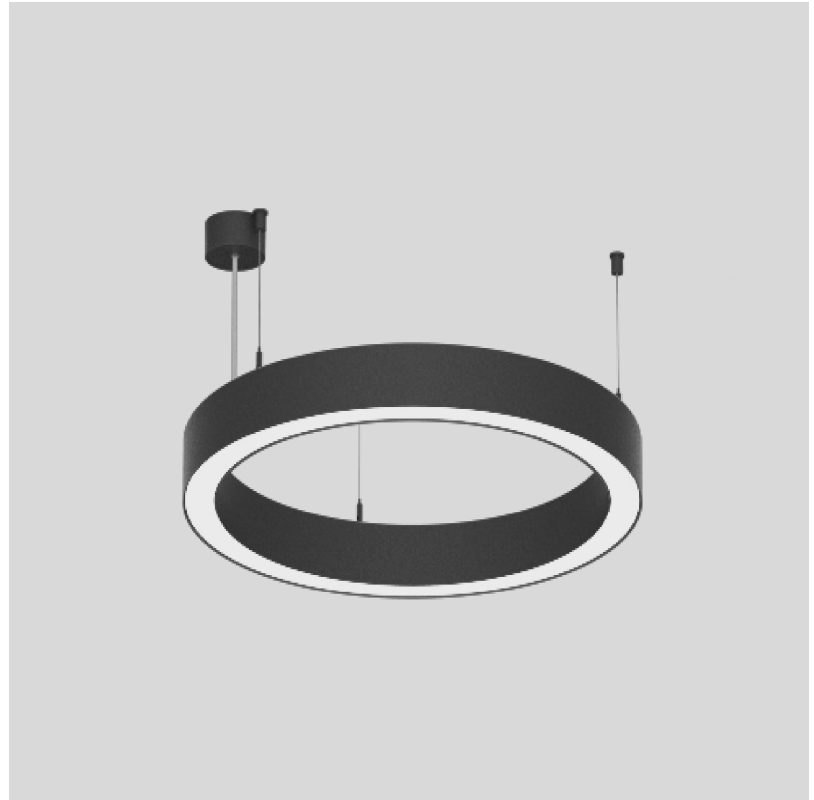

1. To build a product code in our configurator select the specify button on the base model # product page
2. To build a manual product code on this datasheet choose from the options listed below in blue font and add the suffix to the base model #

GENERAL

Series: Glorious
Subseries: Glorious 45
Partner: Prolicht
Division: Architectural
Installation: Suspension
Product Type: Pendant
Mounting Location: Ceiling
Light Distribution: Direct

PHYSICAL

Shape: Round
Diameter (mm): 615
Diameter (in): 24 3/8"
Height (mm): 76
Height (in): 3
Weight (kg): 6
Diffuser: [PMMA - Opal / Microprism / Clear Microprism](#)
Fixture Finish: [SSR / BKV / CWI / CRY / HAB / UFT / ITA / RUA / FTG / MYG / LOD / PUS / FRO / FUP / KIA / POP / BLS / SPG / MEY / GOH / CHC / COM / ABZ / JAG / OBR / MOS / ROR](#)
Fixture Material: [PMMA / Aluminum](#)
Cable Details: [2000mm/78 3/4" or 6000mm/236 1/4" Cable Transparent](#)

ELECTRICAL

Lamp Type: LED
Input Wattage (W): 32.7
Total Output Wattage (W): 30
Dimming: [Non-dimming / DALI Dimming / MATTER Dimming](#)
Driver Included: Yes
Driver Location: Integrated
Driver Type: Constant Current - Universal
Driver Class: Class 2
Input Voltage (V): 120 - 277

LED

Color Temperature (°K): 2700-6500 Tunable White
Max. Delivered Lumen (lm): Max 3832
Nominal Lumen (lm): Max 5390
CRI: >90 CRI
Lamp Life (hrs): 50000

OPTICAL

Adjustability: Fixed

RATINGS AND CERTIFICATIONS

Certified By: Certified for North American Standards
IP rating: IP40