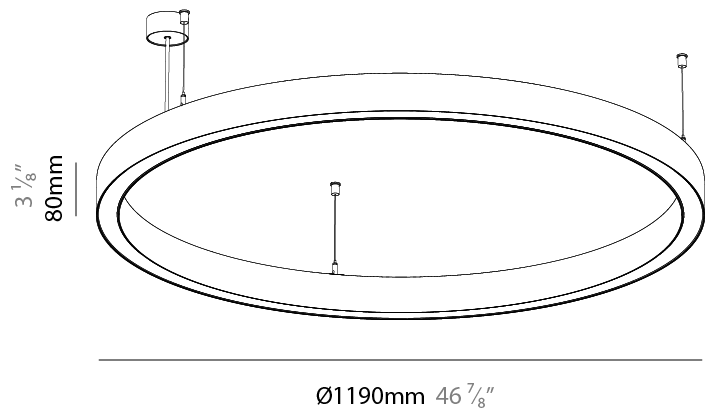

1. To build a product code in our configurator select the specify button on the base model # product page
2. To build a manual product code on this datasheet choose from the options listed below in blue font and add the suffix to the base model #

GENERAL

Series: Glorious
Subseries: Glorious 45
Partner: Prolicht
Division: Architectural
Installation: Suspension
Product Type: Pendant
Mounting Location: Ceiling
Light Distribution: Direct / Indirect

PHYSICAL

Shape: Round
Diameter (mm): 1190
Diameter (in): 46 ⁷/₈
Height (mm): 76
Height (in): 3
Weight (kg): 8.2
Diffuser: [PMMA - Opal / Microprism / Clear Microprism](#)
Fixture Finish: [SSR / BKV / CWI / CRY / HAB / UFT / ITA / RUA / FTG / MYG / LOD / PUS / FRO / FUP / KIA / POP / BLS / SPG / MEY / GOH / CHC / COM / ABZ / JAG / OBR / MOS / ROR](#)
Fixture Material: [PMMA / Aluminum](#)
Cable Details: [2000mm/78 3/4" or 6000mm/236 1/4" Cable Transparent](#)

ELECTRICAL

Lamp Type: LED
Input Wattage (W): 114.4
Total Output Wattage (W): 103.6
Dimming: [Non-dimming / DALI Dimming / MATTER Dimming](#)
Driver Included: Yes
Driver Location: Integrated
Driver Type: Constant Current - Universal
Driver Class: Class 2
Input Voltage (V): 120 - 277

LED

Color Temperature (°K): 2700-6500 Tunable White
Max. Delivered Lumen (lm): Max 14347
Nominal Lumen (lm): Max 18867
CRI: >90 CRI
Lamp Life (hrs): 50000

OPTICAL

Adjustability: Fixed

RATINGS AND CERTIFICATIONS

Certified By: Certified for North American Standards
IP rating: IP40