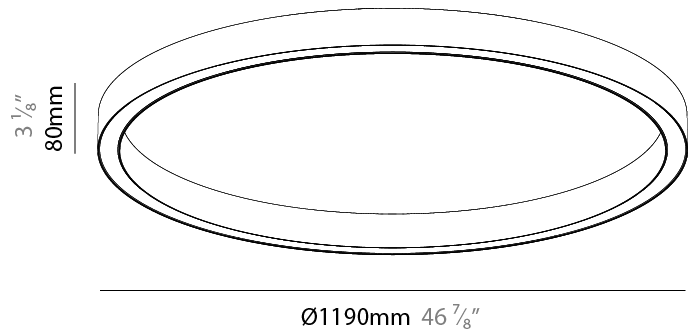

PROJECT
TYPE
SPECIFIER
QUANTITY
DATE

1. To build a product code in our configurator select the specify button on the base model # product page
2. To build a manual product code on this datasheet choose from the options listed below in blue font and add the suffix to the base model #

GENERAL

Series: Glorious
Subseries: Glorious 45
Partner: Prolicht
Division: Architectural
Installation: Surface
Product Type: Ceiling Surface
Mounting Location: Ceiling
Light Distribution: Direct

PHYSICAL

Shape: Round
Diameter (mm): 1190
Diameter (in): 46 ⁷/₈
Height (mm): 76
Height (in): 3
Weight (kg): 4
Diffuser: [PMMA - Opal / Microprism / Clear Microprism](#)
Fixture Finish: [SSR / BKV / CWI / CRY / HAB / UFT / ITA / RUA / FTG / MYG / LOD / PUS / FRO / FUP / KIA / POP / BLS / SPG / MEY / GOH / CHC / COM / ABZ / JAG / OBR / MOS / ROR](#)
Fixture Material: [PMMA / Aluminum](#)

ELECTRICAL

Lamp Type: LED
Input Wattage (W): 65.3
Total Output Wattage (W): 59.4
Dimming: [Non-dimming / DALI Dimming / MATTER Dimming](#)
Driver Included: Yes
Driver Location: Integrated
Driver Type: Constant Current - Universal
Driver Class: Class 2
Input Voltage (V): 120 - 277

LED

Color Temperature (°K): 2700-6500 Tunable White
Max. Delivered Lumen (lm): Max 7663
Nominal Lumen (lm): Max 10781
CRI: >90 CRI
Lamp Life (hrs): 50000

OPTICAL

Adjustability: Fixed

RATINGS AND CERTIFICATIONS

Certified By: Certified for North American Standards
IP rating: IP40