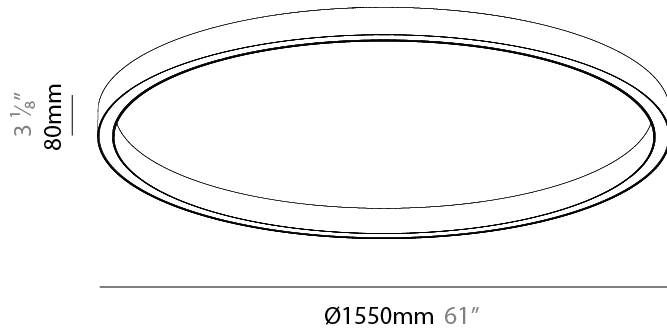

A3D419-

base number	LED	Finishes	Diffuser
	Dimming	(Diamond)	Options

1. To build a product code in our configurator select the specify button on the base model # product page
2. To build a manual product code on this datasheet choose from the options listed below in blue font and add the suffix to the base model #

GENERAL

Series: Glorious
Subseries: Glorious 45
Partner: Prolicht
Division: Architectural
Installation: Surface
Product Type: Ceiling Surface
Mounting Location: Ceiling
Light Distribution: Direct

PHYSICAL

Shape: Round
Diameter (mm): 1550
Diameter (in): 61
Height (mm): 76
Height (in): 3
Weight (kg): 4
Diffuser: [PMMA - Opal / Microprism / Clear Microprism](#)
Fixture Finish: [SSR / BKV / CWI / CRY / HAB / UFT / ITA / RUA / FTG / MYG / LOD / PUS / FRO / FUP / KIA / POP / BLS / SPG / MEY / GOH / CHC / COM / ABZ / JAG / OBR / MOS / ROR](#)
Fixture Material: PMMA / Aluminum

ELECTRICAL

Lamp Type: LED
Input Wattage (W): 87.1
Total Output Wattage (W): 79.2
Dimming: [Non-dimming / DALI Dimming / MATTER Dimming](#)
Driver Included: Yes
Driver Location: Integrated
Driver Type: Constant Current - Universal
Driver Class: Class 2
Input Voltage (V): 120 - 277

LED

Color Temperature (°K): 2700-6500 Tunable White
Max. Delivered Lumen (lm): Max 10217
Nominal Lumen (lm): Max 14375
CRI: >90 CRI
Lamp Life (hrs): 50000

OPTICAL

Adjustability: Fixed

RATINGS AND CERTIFICATIONS

Certified By: Certified for North American Standards
IP rating: IP40