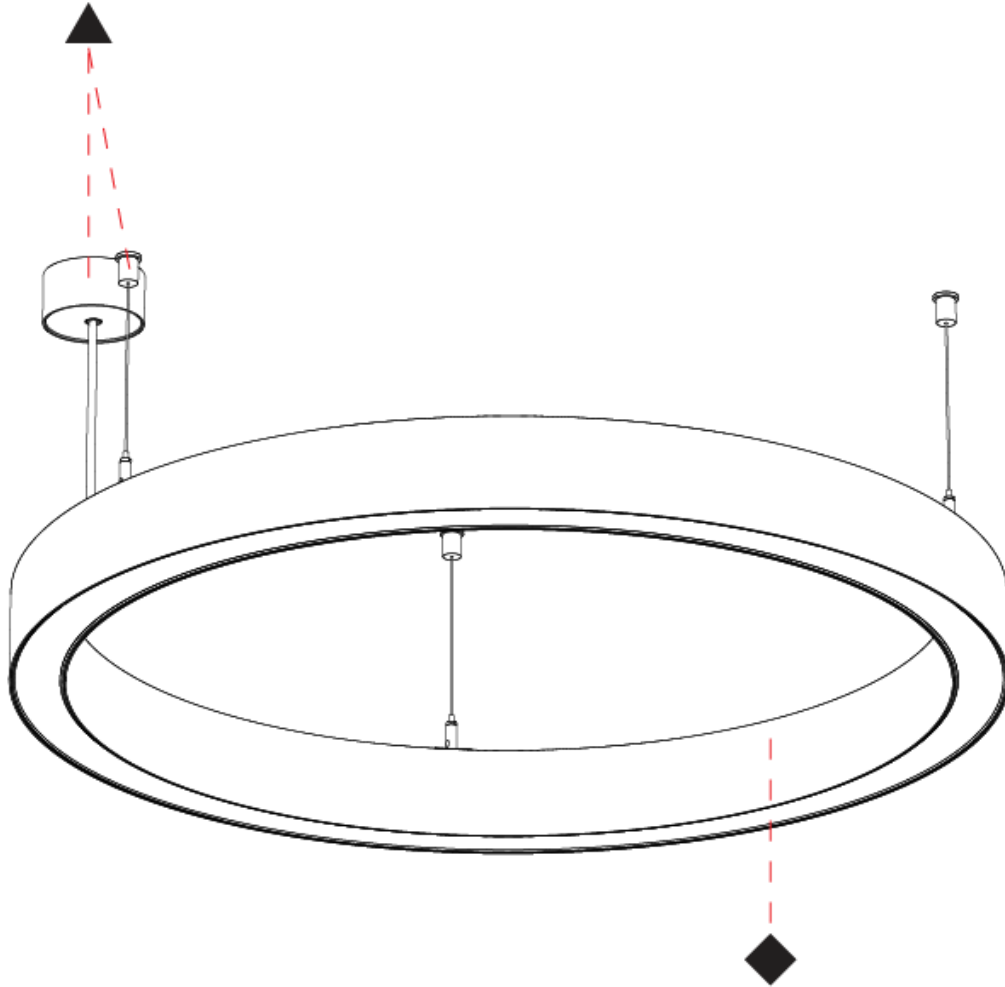

GLORIOUS 45 SUSPENSION

A3001089-

PROJECT _____

TYPE _____

SPECIFIER _____

QUANTITY _____

DATE _____

A