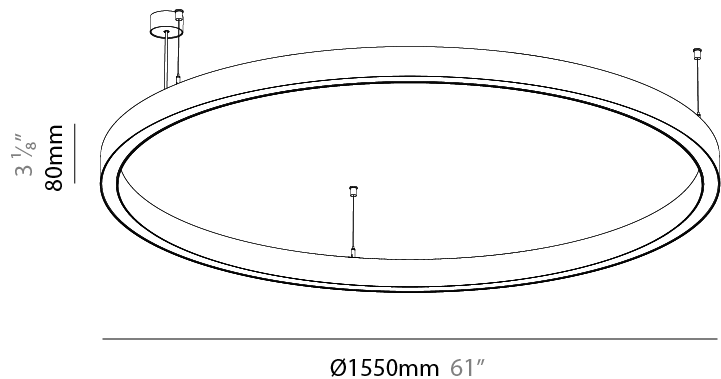

1. To build a product code in our configurator select the specify button on the base model # product page
2. To build a manual product code on this datasheet choose from the options listed below in blue font and add the suffix to the base model #

GENERAL

Series: Glorious
Subseries: Glorious 45
Partner: Prolicht
Division: Architectural
Installation: Suspension
Product Type: Pendant
Mounting Location: Ceiling
Light Distribution: Direct

PHYSICAL

Shape: Round
Diameter (mm): 1550
Diameter (in): 61
Height (mm): 76
Height (in): 3
Weight (kg): 4
Diffuser: PMMA - Opal / Microprism / Clear Microprism
Fixture Finish: SSR / BKV / CWI / CRY / HAB / UFT / ITA / RUA / FTG / MYG / LOD / PUS / FRO / FUP / KIA / POP / BLS / SPG / MEY / GOH / CHC / COM / ABZ / JAG / OBR / MOS / ROR
Fixture Material: PMMA / Aluminum
Cable Details: 2000mm/78 3/4" or 6000mm/236 1/4" Cable Transparent

ELECTRICAL

Lamp Type: LED
Input Wattage (W): 87.1
Total Output Wattage (W): 79.1
Dimming: Non-dimming / DALI Dimming / MATTER Dimming
Driver Included: Yes
Driver Location: Integrated
Driver Type: Constant Current - Universal
Driver Class: Class 2
Input Voltage (V): 120 - 277

LED

Color Temperature (°K): 2700-6500 Tunable White
Max. Delivered Lumen (lm): Max 10217
Nominal Lumen (lm): Max 14375
CRI: >90 CRI
Lamp Life (hrs): 50000

OPTICAL

Adjustability: Fixed

RATINGS AND CERTIFICATIONS

Certified By: Certified for North American Standards
IP rating: IP40