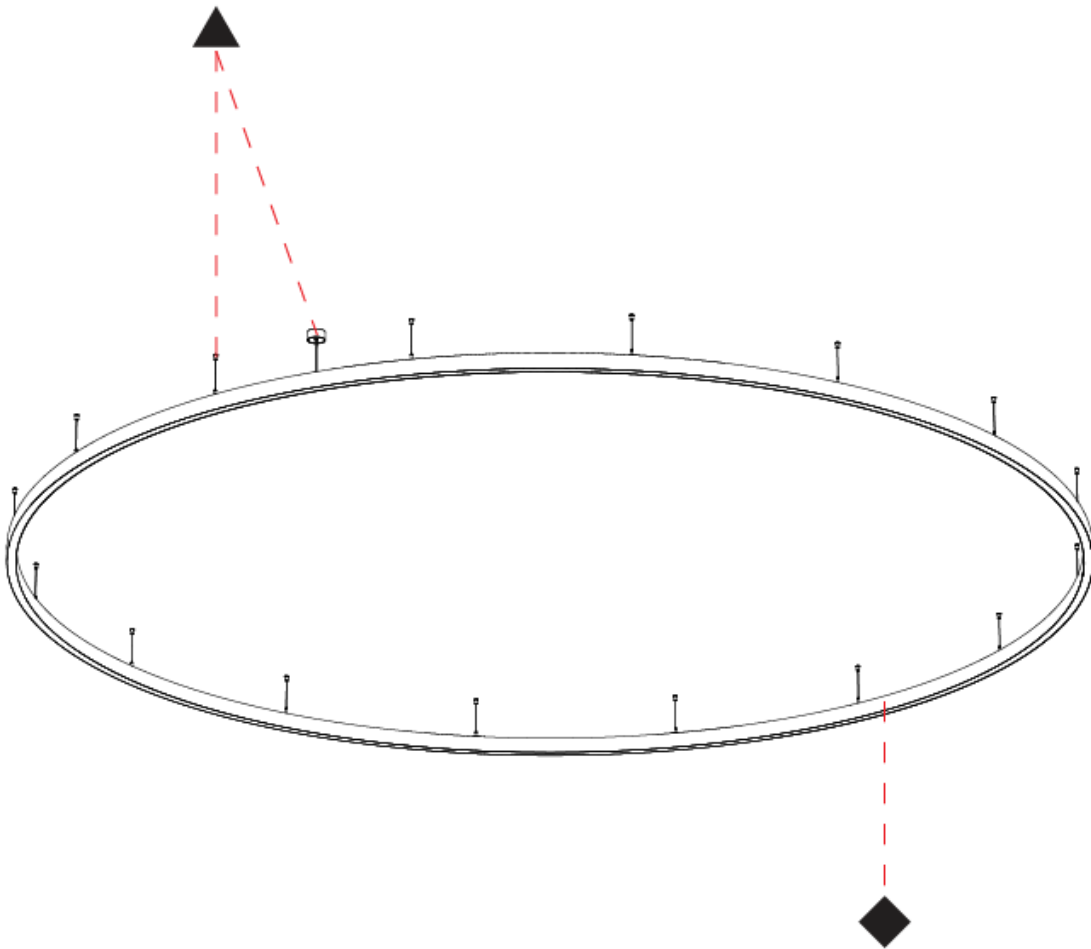

GLORIOUS 45 SUSPENSION

A3001105-

PROJECT	_____
TYPE	_____
SPECIFIER	_____
QUANTITY	_____
DATE	_____

A