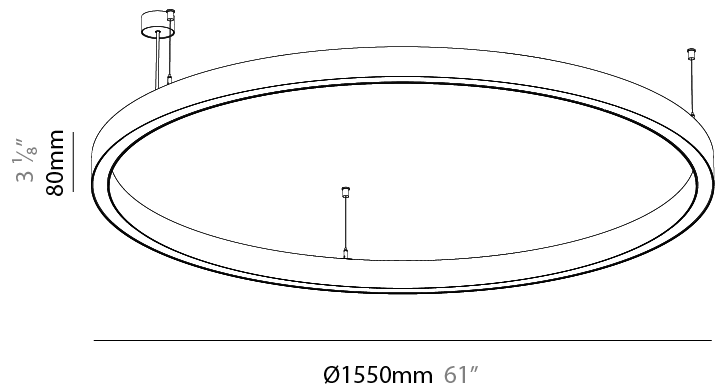

1. To build a product code in our configurator select the specify button on the base model # product page
2. To build a manual product code on this datasheet choose from the options listed below in blue font and add the suffix to the base model #

GENERAL

Series: Glorious
Subseries: Glorious 45
Partner: Prolicht
Division: Architectural
Installation: Suspension
Product Type: Pendant
Mounting Location: Ceiling
Light Distribution: Direct / Indirect

PHYSICAL

Shape: Round
Diameter (mm): 1550
Diameter (in): 61
Height (mm): 76
Height (in): 3
Weight (kg): 10.5
Diffuser: PMMA - Opal / Microprism / Clear Microprism
Fixture Finish: SSR / BKV / CWI / CRY / HAB / UFT / ITA / RUA / FTG / MYG / LOD / PUS / FRO / FUP / KIA / POP / BLS / SPG / MEY / GOH / CHC / COM / ABZ / JAG / OBR / MOS / ROR
Fixture Material: PMMA / Aluminum
Cable Details: 2000mm/78 3/4" or 6000mm/236 1/4" Cable Transparent

ELECTRICAL

Lamp Type: LED
Input Wattage (W): 152.5
Total Output Wattage (W): 138.1
Dimming: Non-dimming / DALI Dimming / MATTER Dimming
Driver Included: Yes
Driver Location: Integrated
Driver Type: Constant Current - Universal
Driver Class: Class 2
Input Voltage (V): 120 - 277

LED

Color Temperature (°K): 2700-6500 Tunable White
Max. Delivered Lumen (lm): Max 19129
Nominal Lumen (lm): Max 25155
CRI: >90 CRI
Lamp Life (hrs): 50000

OPTICAL

Adjustability: Fixed

RATINGS AND CERTIFICATIONS

Certified By: Certified for North American Standards
IP rating: IP40