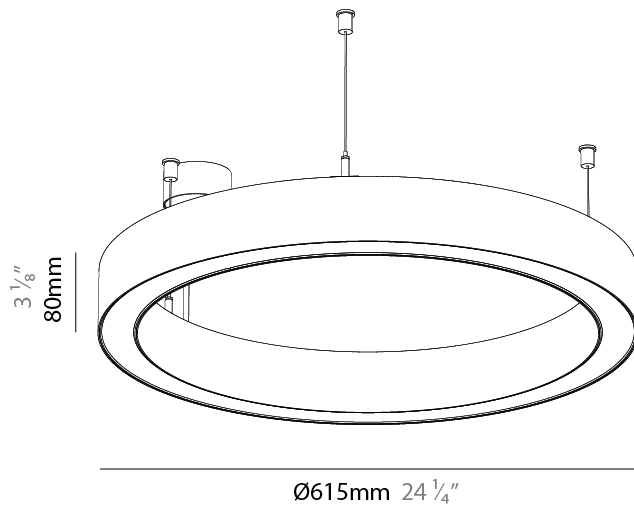

1. To build a product code in our configurator select the specify button on the base model # product page
2. To build a manual product code on this datasheet choose from the options listed below in blue font and add the suffix to the base model #

GENERAL

Series: Glorious
Subseries: Glorious 45
Partner: Prolicht
Division: Architectural
Installation: Suspension
Product Type: Pendant
Mounting Location: Ceiling
Light Distribution: Direct / Indirect

PHYSICAL

Shape: Round
Diameter (mm): 615
Diameter (in): 24 3/16
Height (mm): 76
Height (in): 3
Weight (kg): 6
Diffuser: PMMA - Opal / Microprism / Clear Microprism
Fixture Finish: SSR / BKV / CWI / CRY / HAB / UFT / ITA / RUA / FTG / MYG / LOD / PUS / FRO / FUP / KIA / POP / BLS / SPG / MEY / GOH / CHC / COM / ABZ / JAG / OBR / MOS / ROR
Fixture Material: PMMA / Aluminum
Cable Details: 2000mm/78 3/4" or 6000mm/236 1/4" Cable Transparent

ELECTRICAL

Lamp Type: LED
Input Wattage (W): 54.5
Total Output Wattage (W): 49.5
Dimming: Non-dimming / DALI Dimming / MATTER Dimming
Driver Included: Yes
Driver Location: Integrated
Driver Type: Constant Current - Universal
Driver Class: Class 2
Input Voltage (V): 120 - 277

LED

Color Temperature (°K): 2700-6500 Tunable White
Max. Delivered Lumen (lm): Max 6802
Nominal Lumen (lm): Max 8984
CRI: >90 CRI
Lamp Life (hrs): 50000

OPTICAL

Adjustability: Fixed

RATINGS AND CERTIFICATIONS

Certified By: Certified for North American Standards
IP rating: IP40